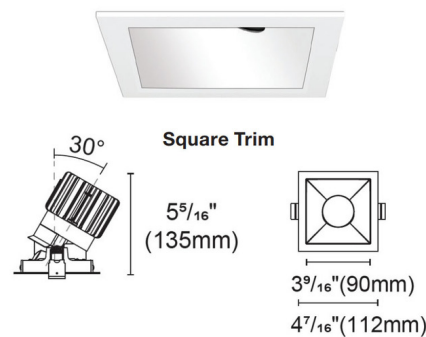

CLICK TO VIEW PRODUCT

Notes: