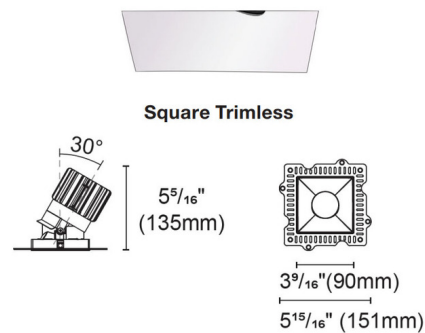

CLICK TO VIEW PRODUCT

Notes: