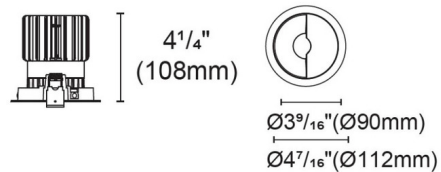

Specifications

REFLECTOR/BAFFLE COLOR	White
BODY FINISH	White
WATTAGE	14W
DIMMER	N/A
DIMENSIONS	4.44"W x 4.25"H
INTEGRATED LED MODULE	1 x LED/14W/24V LED

Technical Information

APERTURE SHAPE	Round
HOUSING HEIGHT	4.5"
HOUSING TYPE	Remodel NON IC
CEILING TYPE	Drywall with Trim
FUNCTION	Wall Washer
LAMP LIFE	50000 hours
COLOR RENDERING	92 CRI
LAMP COLOR	RGB+White
LUMENS/WATT	68.14
LUMINOUS FLUX	954 lumens

Shown in white / white

Round Trim

CLICK TO VIEW PRODUCT

Notes: