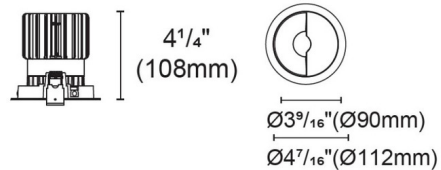

### Specifications

REFLECTOR/BAFFLE COLOR	White
BODY FINISH	White
WATTAGE	14W
DIMMER	N/A
DIMENSIONS	4.44"W x 4.25"H
INTEGRATED LED MODULE	1 x LED/14W/24V LED

### Technical Information

APERTURE SHAPE	Round
HOUSING HEIGHT	4.5"
HOUSING TYPE	Remodel NON IC
CEILING TYPE	Drywall with Trim
FUNCTION	Wall Washer
LAMP LIFE	50000 hours
COLOR RENDERING	92 CRI
LAMP COLOR	RGB+White
LUMENS/WATT	68.14
LUMINOUS FLUX	954 lumens

Shown in white / white

Round Trim

CLICK TO VIEW PRODUCT

Notes: