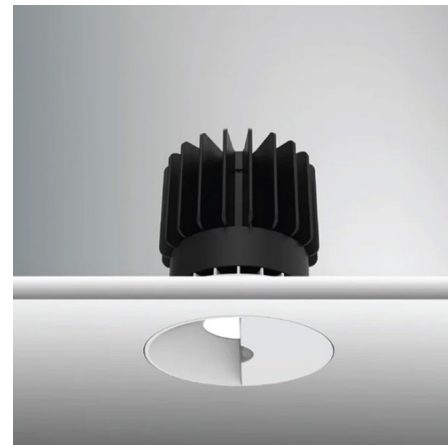

### Description

Experience the radiance of Luca 3.5 - a cutting-edge downlight that embodies its Latin namesake as the 'Bringer of Light', a testament to the latest advancements in cutting-edge lighting technology. Luca delivers high performance solutions designed to elevate hospitality, retail, commercial, and discerning residential spaces. Luca downlights distinguish themselves with precision optics and exceptional color rendering. TruColor RGBTW WiZ Pro compatibility seamlessly integrates into the wireless Wi-Fi control ecosystem. With the WiZ app, WIZ Pro Dashboard, smart wall controls and voice control, unlock the full potential of Luca's extensive color palette. The Luca Downlight series delivers captivating illumination across a wide spectrum, creating a visually engaging experience within any space. With its extensive range of design and installation options, Luca 3.5 is versatile for a wide array of new construction and remodel applications. Moreover, the compact form factor allows for installation in spaces with limited clearance. Pure Smart TruColor technology uses five channels of tunable LEDs, composed of RGBTW red, blue, green, and Tunable White (1500K-6500K), giving customers access to the warm glow of sunset (1500K-2400K golden hour) to the pure white light of the mid-day sun (5700K) and everything in between. TruColor RGBTW adds more than just decorative flexibility; it also helps to support a healthy Circadian Rhythm and well-being. Note: Required power supply and cable sold separately. Non-IC frame and IC housing for new construction applications sold separately.

### Specifications

REFLECTOR/BAFFLE COLOR	White
BODY FINISH	N/A
WATTAGE	14W
DIMMER	N/A
DIMENSIONS	3.56"W x 4.25"H
INTEGRATED LED MODULE	1 x LED/14W/24V LED