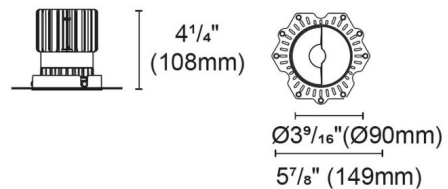

Specifications

REFLECTOR/BAFFLE COLOR	White
BODY FINISH	N/A
WATTAGE	14W
DIMMER	N/A
DIMENSIONS	3.56"W x 4.25"H
INTEGRATED LED MODULE	1 x LED/14W/24V LED

Technical Information

APERTURE SHAPE	Round
HOUSING HEIGHT	4.5"
HOUSING TYPE	Remodel NON IC
CEILING TYPE	Drywall Trimless/Flush
FUNCTION	Wall Washer
LAMP LIFE	50000 hours
COLOR RENDERING	92 CRI
LAMP COLOR	RGB+White
LUMENS/WATT	68.14
LUMINOUS FLUX	954 lumens

Shown in white

Round Trimless

CLICK TO VIEW PRODUCT

Notes: