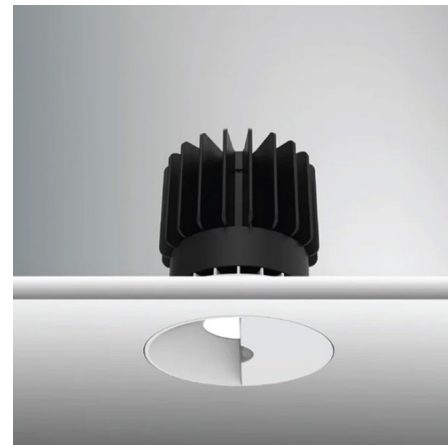

Specifications

REFLECTOR/BAFFLE COLOR	White
BODY FINISH	N/A
WATTAGE	14W
DIMMER	N/A
DIMENSIONS	3.56"W x 4.25"H
INTEGRATED LED MODULE	1 x LED/14W/24V LED

Technical Information

APERTURE SHAPE	Round
HOUSING HEIGHT	4.5"
HOUSING TYPE	Remodel NON IC
CEILING TYPE	Drywall Trimless/Flush
FUNCTION	Wall Washer
LAMP LIFE	50000 hours
COLOR RENDERING	92 CRI
LAMP COLOR	RGB+White
LUMENS/WATT	68.14
LUMINOUS FLUX	954 lumens

Shown in white