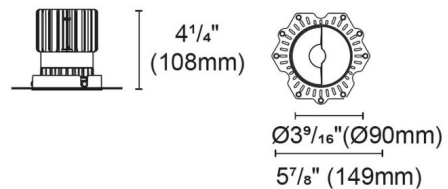

### Specifications

REFLECTOR/BAFFLE COLOR	White
BODY FINISH	N/A
WATTAGE	14W
DIMMER	N/A
DIMENSIONS	3.56"W x 4.25"H
INTEGRATED LED MODULE	1 x LED/14W/24V LED

### Technical Information

APERTURE SHAPE	Round
HOUSING HEIGHT	4.5"
HOUSING TYPE	Remodel NON IC
CEILING TYPE	Drywall Trimless/Flush
FUNCTION	Wall Washer
LAMP LIFE	50000 hours
COLOR RENDERING	92 CRI
LAMP COLOR	RGB+White
LUMENS/WATT	68.14
LUMINOUS FLUX	954 lumens

Shown in white

Round Trimless

CLICK TO VIEW PRODUCT

Notes: