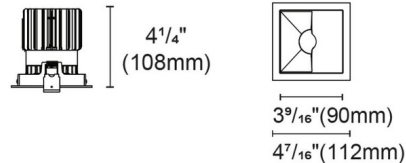

Specifications

REFLECTOR/BAFFLE COLOR	White
BODY FINISH	White
WATTAGE	14W
DIMMER	N/A
DIMENSIONS	4.44"W x 4.25"H
INTEGRATED LED MODULE	1 x LED/14W/24V LED

Technical Information

APERTURE SHAPE	Square
HOUSING HEIGHT	4.5"
HOUSING TYPE	Remodel NON IC
CEILING TYPE	Drywall with Trim
FUNCTION	Wall Washer
LAMP LIFE	50000 hours
COLOR RENDERING	92 CRI
LAMP COLOR	RGB+White
LUMENS/WATT	68.14
LUMINOUS FLUX	954 lumens

Shown in white / white

Square Trim

CLICK TO VIEW PRODUCT

Notes: