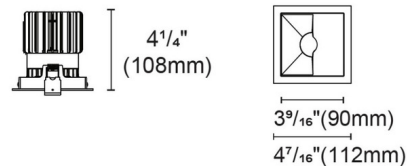

CLICK TO VIEW PRODUCT

Notes: