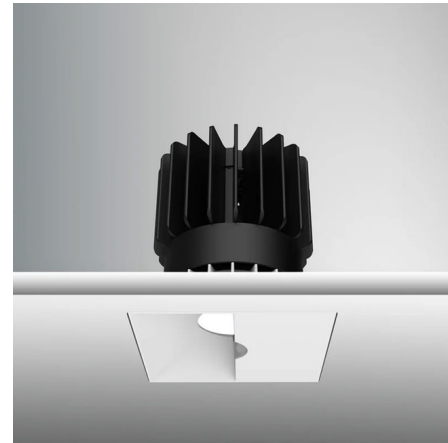

Specifications

REFLECTOR/BAFFLE COLOR	White
BODY FINISH	N/A
WATTAGE	14W
DIMMER	N/A
DIMENSIONS	3.56"W x 4.25"H
INTEGRATED LED MODULE	1 x LED/14W/24V LED

Technical Information

APERTURE SHAPE	Square
HOUSING HEIGHT	4.5"
HOUSING TYPE	Remodel NON IC
CEILING TYPE	Drywall Trimless/Flush
FUNCTION	Wall Washer
LAMP LIFE	50000 hours
COLOR RENDERING	92 CRI
LAMP COLOR	RGB+White
LUMENS/WATT	68.14
LUMINOUS FLUX	954 lumens

Shown in white