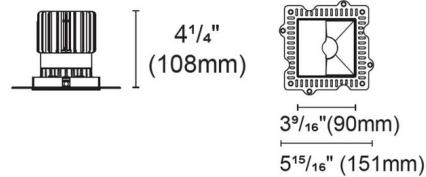

Square Trimless

CLICK TO VIEW PRODUCT

Notes: