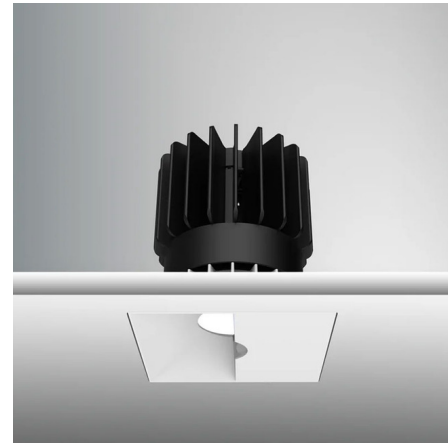

Specifications

REFLECTOR/BAFFLE COLOR	White
BODY FINISH	N/A
WATTAGE	14W
DIMMER	N/A
DIMENSIONS	3.56"W x 4.25"H
INTEGRATED LED MODULE	1 x LED/14W/24V LED

Technical Information

APERTURE SHAPE	Square
HOUSING HEIGHT	4.5"
HOUSING TYPE	Remodel NON IC
CEILING TYPE	Drywall Trimless/Flush
FUNCTION	Wall Washer
LAMP LIFE	50000 hours
COLOR RENDERING	92 CRI
LAMP COLOR	RGB+White
LUMENS/WATT	68.14
LUMINOUS FLUX	954 lumens

Shown in white