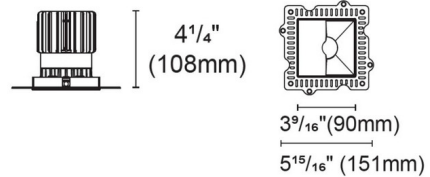

Specifications

REFLECTOR/BAFFLE COLOR	White
BODY FINISH	N/A
WATTAGE	14W
DIMMER	N/A
DIMENSIONS	3.56"W x 4.25"H
INTEGRATED LED MODULE	1 x LED/14W/24V LED

Technical Information

APERTURE SHAPE	Square
HOUSING HEIGHT	4.5"
HOUSING TYPE	Remodel NON IC
CEILING TYPE	Drywall Trimless/Flush
FUNCTION	Wall Washer
LAMP LIFE	50000 hours
COLOR RENDERING	92 CRI
LAMP COLOR	RGB+White
LUMENS/WATT	68.14
LUMINOUS FLUX	954 lumens

Shown in white

Square Trimless

CLICK TO VIEW PRODUCT

Notes: