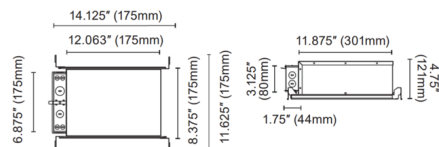

### Description

New Construction IC Housing designed for use with PureEdge Luca 2.7 inch downlights.

Shown in galvanized

### Specifications

|             |       |                             |
|-------------|-------|-----------------------------|
| COLOR       | ..... | N/A                         |
| BODY FINISH | ..... | Galvanized                  |
| WATTAGE     | ..... | N/A                         |
| DIMMER      | ..... | N/A                         |
| DIMENSIONS  | ..... | 14.125"W x 4.75"H x 11.63"D |
| BULB        | ..... | N/A                         |