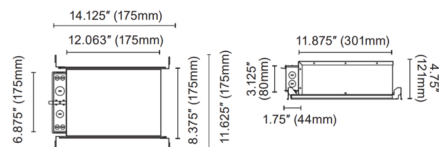

### Description

New Construction IC Housing designed for use with PureEdge Luca 2.7 inch downlights.

Shown in galvanized

### Specifications

COLOR	N/A
BODY FINISH	Galvanized
WATTAGE	N/A
DIMMER	N/A
DIMENSIONS	14.125"W x 4.75"H x 11.63"D
BULB	N/A

### Technical Information

HOUSING HEIGHT	4.5"
HOUSING TYPE	New construction IC

CLICK TO VIEW PRODUCT

Notes: