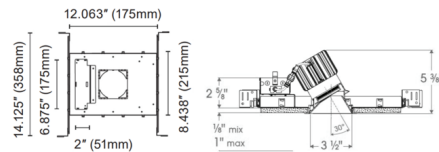

Lightology

lightology.com
866-954-4489
04-12-26

Project: _____
 Company: _____
 Location: _____ Fixture Type: _____
 SPEC #: **EDG1373735**
 Approved On: _____ Approved By: _____

Luca 3.5IN TruColor RGBTW New Construction Non-IC Frame By PureEdge Lighting

Description

New Construction Non-IC Mounting Frame designed for use with PureEdge Lighting Luca 3.5 inch downlights.

Shown in galvanized

Specifications

COLOR	N/A
BODY FINISH	Galvanized
WATTAGE	N/A
DIMMER	N/A
DIMENSIONS	14.125"W x 5.38"H x 12.063"D
BULB	N/A

Technical Information

HOUSING HEIGHT	4.5"
HOUSING TYPE	New Construction NON IC

CLICK TO VIEW PRODUCT

Notes: