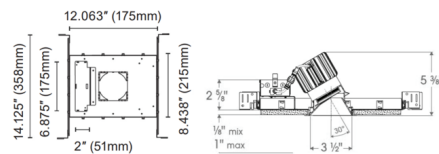

Description

New Construction Non-IC Mounting Frame designed for use with PureEdge Lighting Luca 3.5 inch downlights.

Shown in galvanized

Specifications

COLOR	N/A
BODY FINISH	Galvanized
WATTAGE	N/A
DIMMER	N/A
DIMENSIONS	14.125\"W x 5.38\"H x 12.063\"D
BULB	N/A

Technical Information

HOUSING HEIGHT	4.5"
HOUSING TYPE	New Construction NON IC

CLICK TO VIEW PRODUCT

Notes: