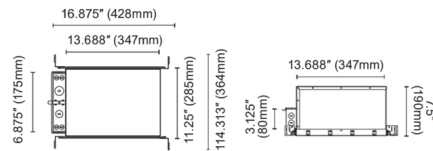

Lightology

lightology.com
866-954-4489
07-10-26

Project: _____
 Company: _____
 Location: _____ Fixture Type: _____
 SPEC #: **EDG1373736**
 Approved On: _____ Approved By: _____

Luca 3.5IN TruColor RGBTW New Construction IC Housing By PureEdge Lighting

Description

New Construction IC Housing designed for use with PureEdge Lighting Luca 3.5 inch downlights.

Shown in galvanized

Specifications

COLOR	N/A
BODY FINISH	Galvanized
WATTAGE	N/A
DIMMER	N/A
DIMENSIONS	16.875"W x 7.5"H x 11.431"D
BULB	N/A

Technical Information

HOUSING HEIGHT	4.5"
HOUSING TYPE	New construction IC

CLICK TO VIEW PRODUCT

Notes: