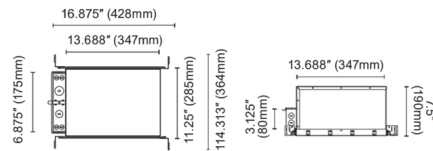

Lightology

lightology.com
866-954-4489
04-28-26

Project: _____
Company: _____
Location: _____ Fixture Type: _____
SPEC #: **EDG1373736**
Approved On: _____ Approved By: _____

Luca 3.5IN TruColor RGBTW New Construction IC Housing By PureEdge Lighting

Description

New Construction IC Housing designed for use with PureEdge Lighting Luca 3.5 inch downlights.

Shown in galvanized

Specifications

COLOR	N/A
BODY FINISH	Galvanized
WATTAGE	N/A
DIMMER	N/A
DIMENSIONS	16.875"W x 7.5"H x 11.431"D
BULB	N/A

Technical Information

HOUSING HEIGHT	4.5"
HOUSING TYPE	New construction IC

CLICK TO VIEW PRODUCT

Notes: