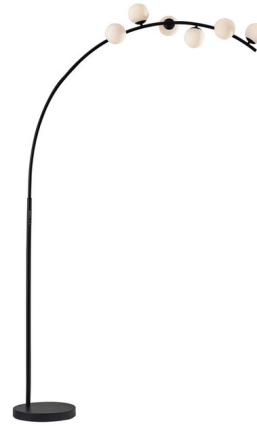

## Ronan Arc Floor Lamp

By Adesso Corp.

### Description

With a slender curving arm, the Ronan Arc Floor Lamp casts a warm light within multiple white opal shades that fills the room. With 6 brightness settings, a touch smart switch is included.

Shown in black / white

### Specifications

COLOR	White
BODY FINISH	Black
WATTAGE	4W
DIMMER	Included
DIMENSIONS	11.75"W x 78"H
INTEGRATED LED MODULE	1 x LED/4W/120V LED