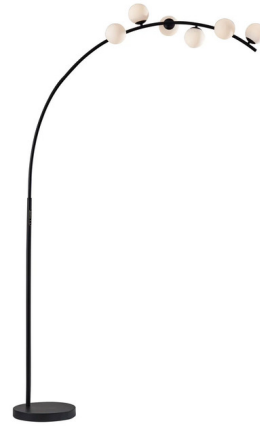

Lightology

lightology.com
866-954-4489
04-21-26

Project: _____

Company: _____

Location: _____ Fixture Type: _____

SPEC #: **ADS1373770**

Approved On: _____ Approved By: _____

Ronan Arc Floor Lamp

By Adesso Corp.

Description

With a slender curving arm, the Ronan Arc Floor Lamp casts a warm light within multiple white opal shades that fills the room. With 6 brightness settings, a touch smart switch is included.

Shown in black / white

Specifications

COLOR	White
BODY FINISH	Black
WATTAGE	4W
DIMMER	Included
DIMENSIONS	11.75"W x 78"H
INTEGRATED LED MODULE	1 x LED/4W/120V LED

Technical Information

COLOR RENDERING	.80 CRI
-----------------	---------