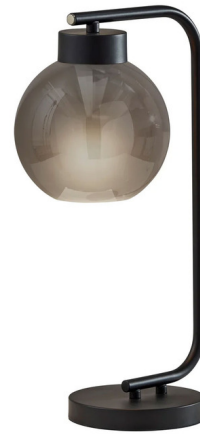

Lightology

lightology.com
866-954-4489
04-22-26

Project: _____

Company: _____

Location: _____ Fixture Type: _____

SPEC #: **ADS1373806**

Approved On: _____ Approved By: _____

Atticus Table Lamp

By Adesso Corp.

Description

The Atticus Table Lamp features a glass orb shade that casts a warm light. Includes on/off touch switch on the pole.

Shown in black / smoke

Specifications

COLOR N/A
BODY FINISH Black / Smoke
WATTAGE 7W
DIMMER N/A
DIMENSIONS 6.75"W x 20"H x 11"D
BULB NOT INCLUDED 1 x A19/Medium (E26)/7W/120V LED