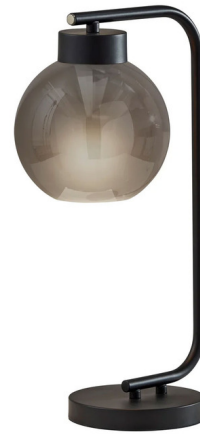

Lightology

lightology.com
866-954-4489
07-02-26

Project: _____

Company: _____

Location: _____ Fixture Type: _____

SPEC #: **ADS1373806**

Approved On: _____ Approved By: _____

Atticus Table Lamp

By Adesso Corp.

Description

The Atticus Table Lamp features a glass orb shade that casts a warm light. Includes on/off touch switch on the pole.

Shown in black / smoke

Specifications

COLOR	N/A
BODY FINISH	Black / Smoke
WATTAGE	7W
DIMMER	N/A
DIMENSIONS	6.75"W x 20"H x 11"D
BULB NOT INCLUDED	1 x A19/Medium (E26)/7W/120V LED