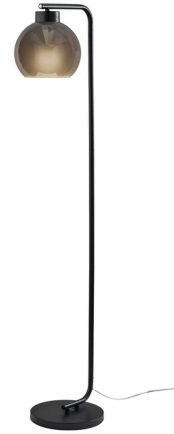

Lightology

lightology.com
866-954-4489
04-10-26

Project: _____

Company: _____

Location: _____ Fixture Type: _____

SPEC #: **ADS1373808**

Approved On: _____ Approved By: _____

Atticus Floor Lamp

By Adesso Corp.

Description

The Atticus Floor Lamp features a glass orb shade that casts a warm light. Includes on/off touch switch on the pole.

Shown in black / smoke

Specifications

COLOR	N/A
BODY FINISH	Black / Smoke
WATTAGE	9W
DIMMER	N/A
DIMENSIONS	10.5"W x 59"H x 15"D
BULB NOT INCLUDED	1 x A19/Medium (E26)/9W/120V LED