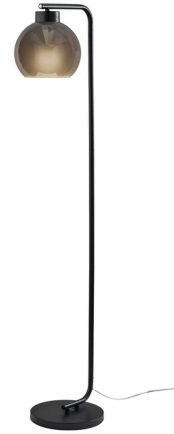

Lightology

lightology.com
866-954-4489
07-11-26

Project: _____

Company: _____

Location: _____ Fixture Type: _____

SPEC #: **ADS1373808**

Approved On: _____ Approved By: _____

Atticus Floor Lamp

By Adesso Corp.

Description

The Atticus Floor Lamp features a glass orb shade that casts a warm light. Includes on/off touch switch on the pole.

Shown in black / smoke

Specifications

COLOR	N/A
BODY FINISH	Black / Smoke
WATTAGE	9W
DIMMER	N/A
DIMENSIONS	10.5"W x 59"H x 15"D
BULB NOT INCLUDED	1 x A19/Medium (E26)/9W/120V LED