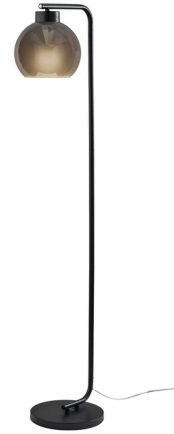

Lightology

lightology.com
866-954-4489
05-26-26

Project: _____

Company: _____

Location: _____ Fixture Type: _____

SPEC #: **ADS1373808**

Approved On: _____ Approved By: _____

Atticus Floor Lamp

By Adesso Corp.

Description

The Atticus Floor Lamp features a glass orb shade that casts a warm light. Includes on/off touch switch on the pole.

Shown in black / smoke

Specifications

COLOR	N/A
BODY FINISH	Black / Smoke
WATTAGE	9W
DIMMER	N/A
DIMENSIONS	10.5"W x 59"H x 15"D
BULB NOT INCLUDED	1 x A19/Medium (E26)/9W/120V LED