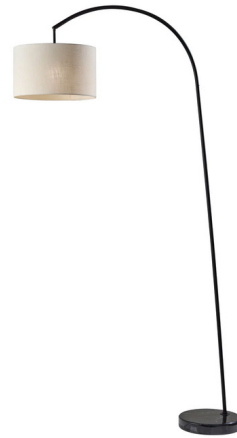

## Chrystie Floor Lamp

By Adesso Corp.

### Description

This Chrystie Floor Lamp feature is its distinctive drum-shaped textured fabric shade and its slender pole is topped by a gracefully arcing stem, making this lamp an ideal choice behind or beside sofas, recliners, and love seats. Anchoring the lamp is a rectangular black marble base that adds a hint of elegance. Includes an on/off foot step switch.

Shown in black / light brown

### Specifications

COLOR . . . . . N/A  
BODY FINISH . . . . . Black / Light Brown  
WATTAGE . . . . . 17W  
DIMMER . . . . . N/A  
DIMENSIONS . . . . . 12.5"W x 83.5"H  
BULB NOT INCLUDED . . . . . 1 x A19/Medium (E26)/17W/120V LED