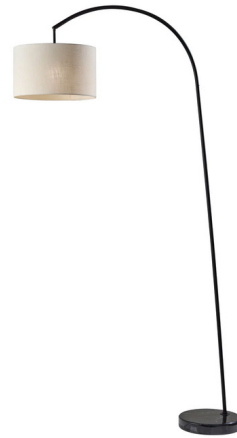

Lightology

lightology.com
866-954-4489
06-30-26

Project: _____

Company: _____

Location: _____ Fixture Type: _____

SPEC #: **ADS1373812**

Approved On: _____ Approved By: _____

Chrystie Floor Lamp

By Adesso Corp.

Description

This Chrystie Floor Lamp feature is its distinctive drum-shaped textured fabric shade and its slender pole is topped by a gracefully arcing stem, making this lamp an ideal choice behind or beside sofas, recliners, and love seats. Anchoring the lamp is a rectangular black marble base that adds a hint of elegance. Includes an on/off foot step switch.

Shown in black / light brown

Specifications

COLOR	N/A
BODY FINISH	Black / Light Brown
WATTAGE	17W
DIMMER	N/A
DIMENSIONS	12.5"W x 83.5"H
BULB NOT INCLUDED	1 x A19/Medium (E26)/17W/120V LED

CLICK TO VIEW PRODUCT