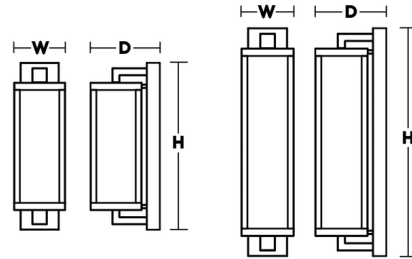

Description

With a focus minimal design, the Blake Color-Select Outdoor Wall Sconce is a sleek update to a traditional style. Perfect for a front porch or deck, this lantern shaped sconce shines alone or in sets. LED color selectable options include 2700K, 3000K, 3500K, 4000K, and 5000K (CCT). TRIAC and ELV dimming at 120V and 0-10V dimming at 277V.

Specifications

COLOR	N/A
BODY FINISH	Black
WATTAGE	20W
DIMMER	Low Voltage Electronic
DIMENSIONS	5.5"W x 18"H x 7.5"D
INTEGRATED LED MODULE	1 x LED/20W/120-277V LED
COUNTRY OF ORIGIN	China

Technical Information

LAMP LIFE	50000 hours
COLOR RENDERING	90 CRI
LAMP COLOR	CCT Select
LUMENS/WATT	50.00
LUMINOUS FLUX	1000 lumens

Shown in black

H	W	D
18"	5-1/2"	7-1/2"
24"	5-1/2"	7-1/2"

CLICK TO VIEW PRODUCT

Notes: