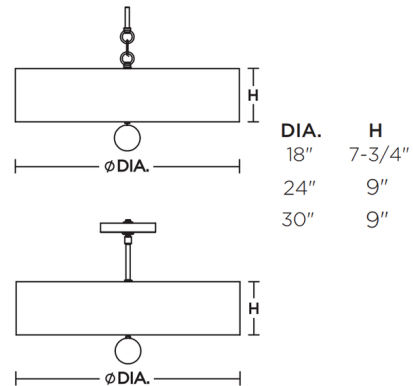

Description

The Celine Convertible pendant fuses classic and glamorous elements into an elegant and highly customizable statement piece. Perfect for a dining room, bedroom, or anywhere you need a touch of glam. The Celine can be installed as a semi flush or pendant and has a swivel on the canopy for sloped ceilings. Note: Not all finish and shade combinations are available.

Shown in satin nickel / white / silver

Specifications

COLOR	White / Silver
BODY FINISH	Satin Nickel
WATTAGE	27W
DIMMER	Standard 120V
DIMENSIONS	18"W x 7.75"H
BULB NOT INCLUDED	3 x A19/Medium (E26)/9W/120V LED
COUNTRY OF ORIGIN	China

Technical Information

PRODUCT DIMENSIONS Down Rods: (2) 6" and (4) 12"

CLICK TO VIEW PRODUCT

Notes: