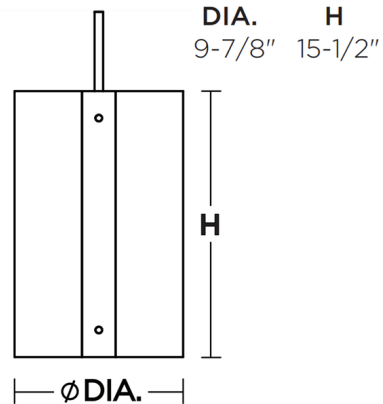

Description

The Dana pendant is a sleek, minimalist light, perfect in a kitchen or anywhere you need a soft glow. The dark smoked glass and industrial metal details are highlighted by a decorative bulb. Includes a 5' adjustable rigid stem, expandable up to 9'. Slope ceiling compatible with a swivel on the canopy.

Shown in black / smoke

Specifications

COLOR	Smoke
BODY FINISH	Black
WATTAGE	7W
DIMMER	Standard 120V
DIMENSIONS	10"W x 15.5"H
BULB NOT INCLUDED	1 x Edison ST-Shape/Medium (E26)/7W/120V LED
COUNTRY OF ORIGIN	China