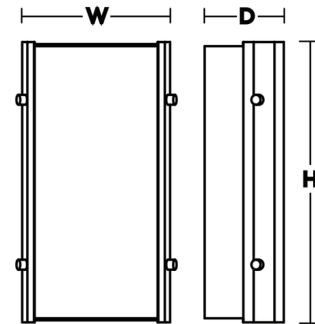

Shown in black / smoke

H W D
13-1/2" 7" 3-3/4"

Specifications

COLOR	Smoke
BODY FINISH	Black
WATTAGE	7W
DIMMER	Standard 120V
DIMENSIONS	7"W x 13.5"H x 3.79"D
BULB NOT INCLUDED	1 x Edison Tube/Medium (E26)/7W/120V LED
COUNTRY OF ORIGIN	China