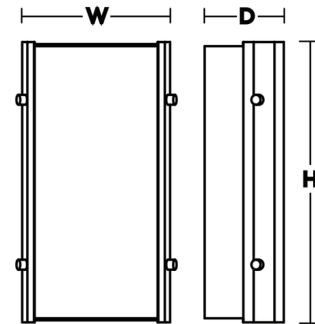

Shown in black / smoke

H W D
13-1/2" 7" 3-3/4"

Specifications

COLOR	Smoke
BODY FINISH	Black
WATTAGE	7W
DIMMER	Standard 120V
DIMENSIONS	7"W x 13.5"H x 3.79"D
BULB NOT INCLUDED	1 x Edison Tube/Medium (E26)/7W/120V LED
COUNTRY OF ORIGIN	China

CLICK TO VIEW PRODUCT

Notes: