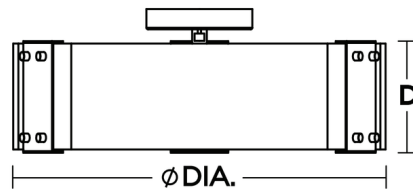

Shown in black / smoke

DIA.    D  
19"    6-3/4"

### Specifications

COLOR	Smoke
BODY FINISH	Black
WATTAGE	21W
DIMMER	Standard 120V
DIMENSIONS	19"W x 6.75"H
BULB NOT INCLUDED	3 x Edison ST-Shape/Medium (E26)/7W/120V LED
COUNTRY OF ORIGIN	China

CLICK TO VIEW PRODUCT