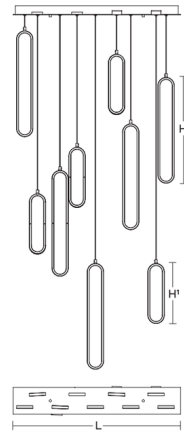

Specifications

COLOR	White
BODY FINISH	Painted Nickel
WATTAGE	135W
DIMMER	Low Voltage Electronic
DIMENSIONS	36"L x 4.75"W x 22.75"H
INTEGRATED LED MODULE	9 x LED/15W/120V LED
COUNTRY OF ORIGIN	China

Technical Information

PRODUCT DIMENSIONS	Cord: 72"
LAMP LIFE	50000 hours
COLOR RENDERING	.90 CRI
LAMP COLOR	.CCT Select
LUMENS/WATT	.373.33
LUMINOUS FLUX	5600 lumens

Shown in painted nickel / white

H1	H2	L
13"	22-3/4"	36"

CLICK TO VIEW PRODUCT