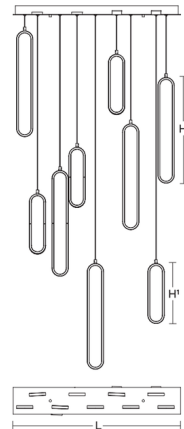

Specifications

| | |
|-----------------------|-------------------------|
| COLOR | White |
| BODY FINISH | Painted Nickel |
| WATTAGE | 135W |
| DIMMER | Low Voltage Electronic |
| DIMENSIONS | 36"L x 4.75"W x 22.75"H |
| INTEGRATED LED MODULE | 9 x LED/15W/120V LED |
| COUNTRY OF ORIGIN | China |

Technical Information

| | |
|--------------------|-------------|
| PRODUCT DIMENSIONS | Cord: 72" |
| LAMP LIFE | 50000 hours |
| COLOR RENDERING | .90 CRI |
| LAMP COLOR | .CCT Select |
| LUMENS/WATT | .373.33 |
| LUMINOUS FLUX | 5600 lumens |

Shown in painted nickel / white

| | | |
|-----------|-----------|----------|
| H1 | H2 | L |
| 13" | 22-3/4" | 36" |

CLICK TO VIEW PRODUCT

Notes: