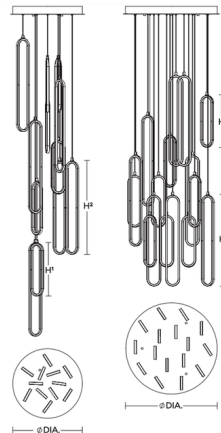

Specifications

COLOR White
 BODY FINISH Black
 WATTAGE 174W
 DIMMER Low Voltage Electronic
 DIMENSIONS 18"W x 22.75"H
 INTEGRATED LED MODULE 12 x LED/14.5W/120V LED
 COUNTRY OF ORIGIN China

Technical Information

PRODUCT DIMENSIONS Cord: 72"
 LAMP LIFE 50000 hours
 COLOR RENDERING 90 CRI
 LAMP COLOR CCT Select
 LUMENS/WATT 496.55
 LUMINOUS FLUX 7200 lumens

Shown in black / white

H1	H2	DIA.
13"	22-3/4"	18"
13"	22-3/4"	24"

CLICK TO VIEW PRODUCT

Notes: