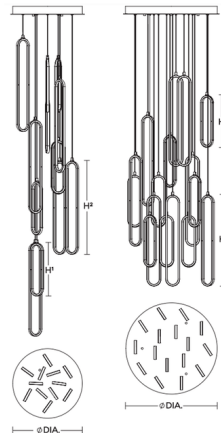

### Specifications

COLOR . . . . . White  
 BODY FINISH . . . . . Black  
 WATTAGE . . . . . 174W  
 DIMMER . . . . . Low Voltage Electronic  
 DIMENSIONS . . . . . 18"W x 22.75"H  
 INTEGRATED LED MODULE . . . . . 12 x LED/14.5W/120V LED  
 COUNTRY OF ORIGIN . . . . . China

### Technical Information

PRODUCT DIMENSIONS . . . . . Cord: 72"  
 LAMP LIFE . . . . . 50000 hours  
 COLOR RENDERING . . . . . 90 CRI  
 LAMP COLOR . . . . . CCT Select  
 LUMENS/WATT . . . . . 496.55  
 LUMINOUS FLUX . . . . . 7200 lumens

Shown in black / white

H1	H2	DIA.
13"	22-3/4"	18"
13"	22-3/4"	24"

CLICK TO VIEW PRODUCT

Notes: