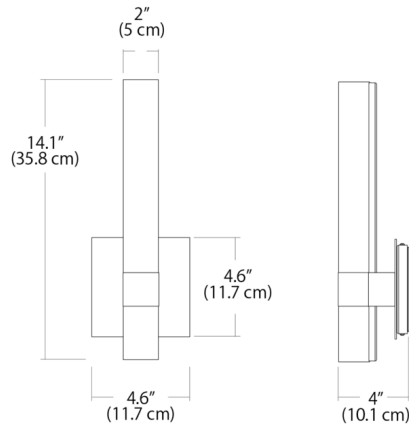

Description

The Milo Wall Sconce features a tubular acrylic diffuser with a square steel backplate for a sleek, modern aesthetic. The acrylic diffuser houses an integrated LED light source to provide warm, soft light. TRIAC dimmable.

Specifications

COLOR Frosted
BODY FINISH Satin Nickel
WATTAGE 11W
DIMMER Standard 120V
DIMENSIONS 4.6"W x 14.1"H x 4"D
INTEGRATED LED MODULE 1 x LED/11W/120V LED
COUNTRY OF ORIGIN China

Technical Information

COLOR RENDERING 90 CRI
LAMP COLOR 3000K
LUMENS/WATT 60.00
LUMINOUS FLUX 660 lumens

Shown in satin nickel / frosted

CLICK TO VIEW PRODUCT

Notes: