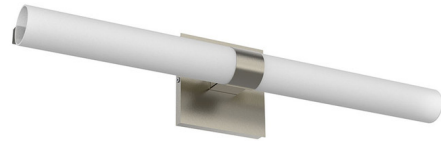

Lightology

lightology.com
866-954-4489
06-04-26

Project: _____

Company: _____

Location: _____ Fixture Type: _____

SPEC #: **BLK1373882**

Approved On: _____ Approved By: _____

Milo Bathroom Vanity Light

By Blackjack Lighting

Description

The Milo Bathroom Vanity Light features a tubular acrylic diffuser with a steel backplate for a sleek, modern aesthetic. The acrylic diffuser houses an integrated LED light source to provide warm, soft light. TRIAC dimmable. NOTE: Driver located inside junction box on 24 and 36 inch options. Driver located inside backplate on 48 inch option.

Specifications

COLOR . . . . . Frosted
BODY FINISH . . . . . Satin Nickel
WATTAGE 21W
DIMMER . . . . . Standard 120V
DIMENSIONS . . . . . 24"W x 5"H x 4"D
INTEGRATED LED MODULE . . . . . 1 x LED/21W/120V LED
COUNTRY OF ORIGIN . . . . . China

Technical Information

COLOR RENDERING . . . . . 90 CRI
LAMP COLOR 3000K
LUMENS/WATT 60.95
LUMINOUS FLUX . . . . . 1280 lumens

Notes: