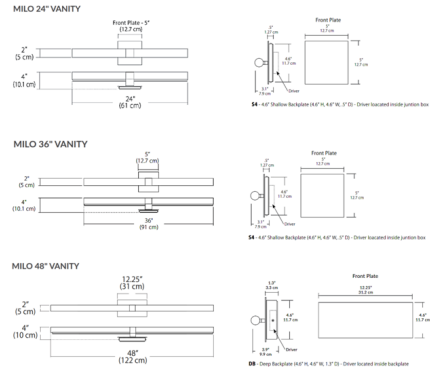

Description

The Milo Bathroom Vanity Light features a tubular acrylic diffuser with a steel backplate for a sleek, modern aesthetic. The acrylic diffuser houses an integrated LED light source to provide warm, soft light. TRIAC dimmable. NOTE: Driver located inside junction box on 24 and 36 inch options. Driver located inside backplate on 48 inch option.

Shown in satin nickel / frosted

Specifications

COLOR	Frosted
BODY FINISH	Satin Nickel
WATTAGE	21W
DIMMER	Standard 120V
DIMENSIONS	24"W x 5"H x 4"D
INTEGRATED LED MODULE	1 x LED/21W/120V LED
COUNTRY OF ORIGIN	China