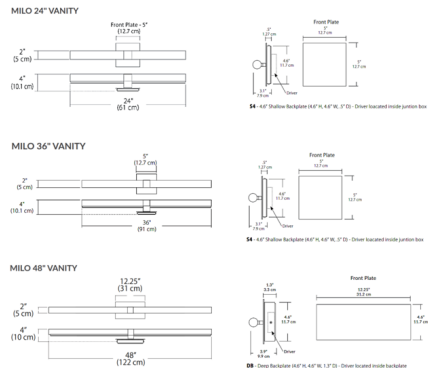

Shown in satin nickel / frosted