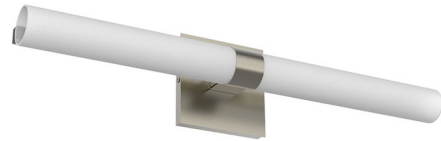

Lightology

lightology.com
866-954-4489
04-15-26

Project: _____
 Company: _____
 Location: _____ Fixture Type: _____
 SPEC #: **BLK1373882**
 Approved On: _____ Approved By: _____

Milo Bathroom Vanity Light By Blackjack Lighting

Description

The Milo Bathroom Vanity Light features a tubular acrylic diffuser with a steel backplate for a sleek, modern aesthetic. The acrylic diffuser houses an integrated LED light source to provide warm, soft light. TRIAC dimmable. NOTE: Driver located inside junction box on 24 and 36 inch options. Driver located inside backplate on 48 inch option.

Shown in satin nickel / frosted

Specifications

COLOR	Frosted
BODY FINISH	Satin Nickel
WATTAGE	21W
DIMMER	Standard 120V
DIMENSIONS	24"W x 5"H x 4"D
INTEGRATED LED MODULE	1 x LED/21W/120V LED
COUNTRY OF ORIGIN	China