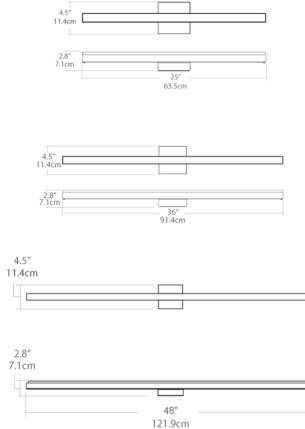

Shown in polished chrome / frosted