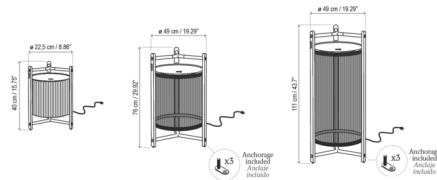

CLICK TO VIEW PRODUCT

Notes: