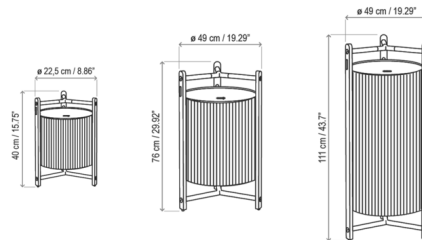

CLICK TO VIEW PRODUCT

Notes: