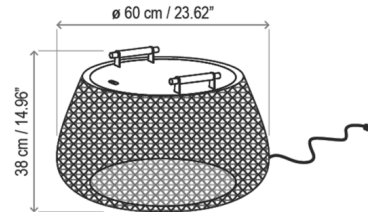

CLICK TO VIEW PRODUCT

Notes: