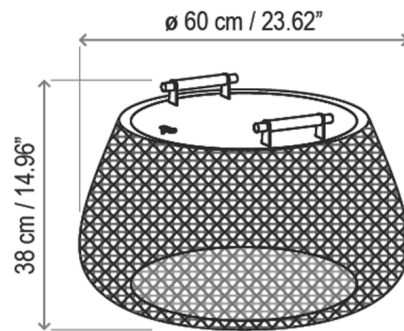

CLICK TO VIEW PRODUCT

Notes: