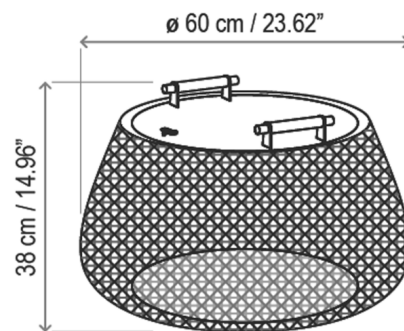

CLICK TO VIEW PRODUCT

Notes: