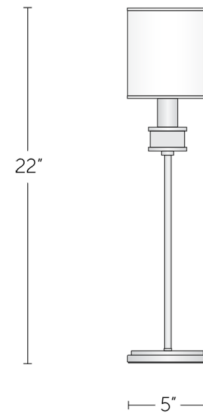

Lightology

lightology.com
866-954-4489
04-22-26

Project: _____

Company: _____

Location: _____ Fixture Type: _____

SPEC #: **BOY1374217**

Approved On: _____ Approved By: _____

Topanga Petite Table Lamp By Boyd Lighting

Description

The Topanga Petite Table Lamp features a sleek metal frame capped by a neatly tailored, cylindrical shade. The lamp's thin vertical stem is accented by a decorative collar in wood or dyed shagreen for an understated but richly textured decorative touch. On/off switch on cord.

Shown in polished nickel / grey cerused oak

Specifications

COLOR	Grey Cerused Oak
BODY FINISH	Polished Nickel
WATTAGE	7W
DIMMER	N/A
DIMENSIONS	5"W x 22"H
BULB NOT INCLUDED	1 x B10/Candelabra (E12)/7W/120V LED
OTHER BULB OPTIONS	1 x B10/Candelabra (E12)/40W/120V Incandescent