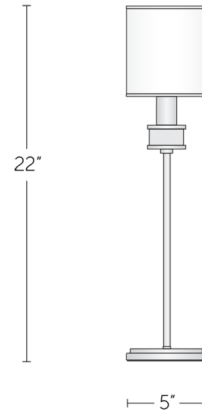

Lightology

lightology.com
866-954-4489
07-01-26

Project: _____

Company: _____

Location: _____ Fixture Type: _____

SPEC #: **BOY1374217**

Approved On: _____ Approved By: _____

Topanga Petite Table Lamp By Boyd Lighting

Description

The Topanga Petite Table Lamp features a sleek metal frame capped by a neatly tailored, cylindrical shade. The lamp's thin vertical stem is accented by a decorative collar in wood or dyed shagreen for an understated but richly textured decorative touch. On/off switch on cord.

Shown in polished nickel / grey cerused oak

Specifications

COLOR	Grey Cerused Oak
BODY FINISH	Polished Nickel
WATTAGE	7W
DIMMER	N/A
DIMENSIONS	5"W x 22"H
BULB NOT INCLUDED	1 x B10/Candelabra (E12)/7W/120V LED
OTHER BULB OPTIONS	1 x B10/Candelabra (E12)/40W/120V Incandescent