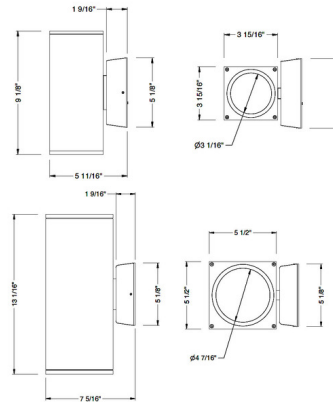

Shown in silver / clear

CLICK TO VIEW PRODUCT

Notes: