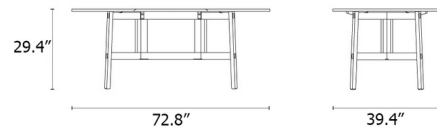

## Marlow Drop Leaf Table

By Case

### Description

The Marlow Drop Leaf Table is an extendable dining table with clean, elegant lines and superb craftsmanship. When the leaves are extended, the table can seat up to 8 people. When the leaves are folded down, the legs slide inward and lock in place to function as a smaller table.

### Specifications

COLOR	N/A
BODY FINISH	Walnut
WATTAGE	N/A
DIMMER	N/A
DIMENSIONS	72.8"W x 29.4"H x 39.4"D
BULB	N/A

CLICK TO VIEW PRODUCT

Notes: