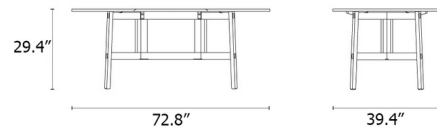

Lightology

lightology.com
866-954-4489
06-04-26

Project: _____

Company: _____

Location: _____ Fixture Type: _____

SPEC #: **CFUI374239**

Approved On: _____ Approved By: _____

Marlow Drop Leaf Table

By Case

Description

The Marlow Drop Leaf Table is an extendable dining table with clean, elegant lines and superb craftsmanship. When the leaves are extended, the table can seat up to 8 people. When the leaves are folded down, the legs slide inward and lock in place to function as a smaller table.

Shown in walnut

Specifications

| | |
|-------------|--------------------------|
| COLOR | N/A |
| BODY FINISH | Walnut |
| WATTAGE | N/A |
| DIMMER | N/A |
| DIMENSIONS | 72.8"W x 29.4"H x 39.4"D |
| BULB | N/A |