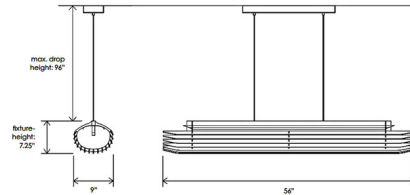

CLICK TO VIEW PRODUCT

Notes: