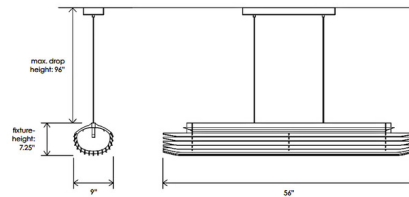

### Specifications

COLOR . . . . . White Washed  
BODY FINISH . . . . . White  
WATTAGE . . . . . 25W  
DIMMER . . . . . Low Voltage Electronic  
DIMENSIONS . . . . . 56"L x 9"W x 7.25"H  
INTEGRATED LED MODULE . . . . . 1 x LED/25W/120V LED