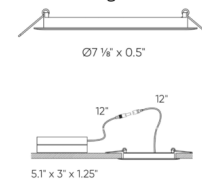

CLICK TO VIEW PRODUCT

Notes: