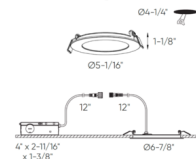

5004-FR-CC - Fire-Rated CCT 4" Round Panel Light

5006-FR-CC - Fire-Rated CCT 6" Round Panel Light