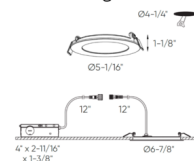

5004-FR-CC - Fire-Rated CCT 4" Round Panel Light

5006-FR-CC - Fire-Rated CCT 6" Round Panel Light