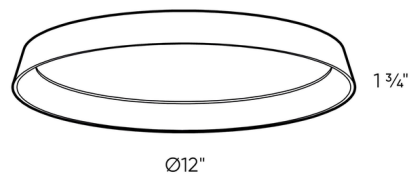

CLICK TO VIEW PRODUCT

Notes: