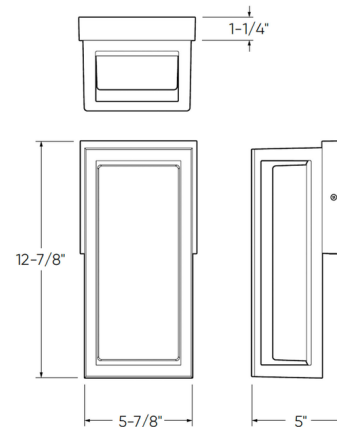

Shown in black / clear

CLICK TO VIEW PRODUCT

Notes: