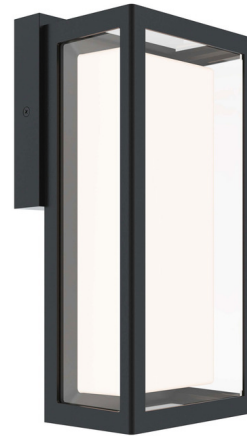

Lightology

lightology.com
866-954-4489
04-22-26

Project: _____

Company: _____

Location: _____ Fixture Type: _____

SPEC #: **DLS1374578**

Approved On: _____ Approved By: _____

Frame Outdoor Wall Sconce with Smart Button

By DALSi Lighting

Description

The Frame Outdoor Wall Sconce elegantly combines functionality with style. Features RGB+ White (2200K-4000K color temperature in pure whites) conveniently controlled by a sleek smart button for personalized illumination. Choose from 7 preset colors and 5 white tones directly using the Smart button, or access additional options through the Dals Connect app. The Dals Connect app allows for remote access to create groups, set schedules, and dim/control color temperature. IC rated.

Specifications

COLOR	Clear
BODY FINISH	Black
WATTAGE	20W
DIMMER	Included
DIMENSIONS	6.3"W x 12.85"H x 5"D
INTEGRATED LED MODULE	1 x LED/20W/120V LED
COUNTRY OF ORIGIN	China

Technical Information

LAMP LIFE	50000 hours
BEAM ANGLE	120°
COLOR RENDERING	90 CRI
LAMP COLOR	RGB+White
LUMENS/WATT	50.00
LUMINOUS FLUX	1000 lumens