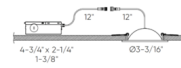

FGM3-CC – 3" Flat Gimbal