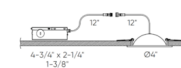

### Technical Information

APERTURE SHAPE	Round
HOUSING HEIGHT	2"
HOUSING TYPE	Remodel IC Airtight
CEILING TYPE	Drywall with Trim
FUNCTION	Adjustable Accent
LAMP LIFE	50000 hours
BEAM ANGLE	40°
COLOR RENDERING	90 CRI
LAMP COLOR	CCT Select
LUMENS/WATT	71.43
LUMINOUS FLUX	500 lumens

Shown in white

FGM2-CC – 2" Flat Gimbal

FGM4-CC – 4" Flat Gimbal

FGM3-CC – 3" Flat Gimbal

FGM6-CC – 6" Flat Gimbal

CLICK TO VIEW PRODUCT

Notes: