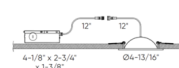

FGM6-CC – 6" Flat Gimbal