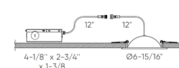

### Specifications

COLOR	N/A
BODY FINISH	White
WATTAGE	7W
DIMMER	Standard 120V
DIMENSIONS	3.19"W x 1"H
INTEGRATED LED MODULE	1 x LED/7W/120V LED
COUNTRY OF ORIGIN	China

### Technical Information

APERTURE SHAPE	Round
HOUSING HEIGHT	2"
HOUSING TYPE	Remodel IC Airtight
CEILING TYPE	Drywall with Trim
FUNCTION	Adjustable Accent
LAMP LIFE	50000 hours
BEAM ANGLE	40°
COLOR RENDERING	90 CRI
LAMP COLOR	CCT Select
LUMENS/WATT	71.43
LUMINOUS FLUX	500 lumens

Shown in white

FGM2-CC – 2" Flat Gimbal

FGM4-CC – 4" Flat Gimbal

FGM3-CC – 3" Flat Gimbal

FGM6-CC – 6" Flat Gimbal

CLICK TO VIEW PRODUCT

Notes: