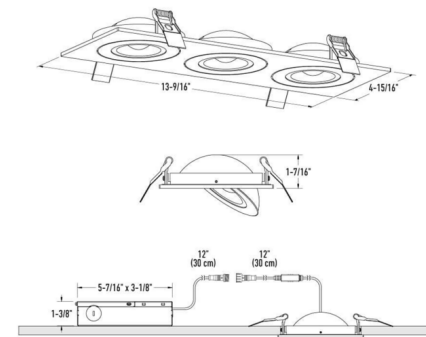

CLICK TO VIEW PRODUCT

Notes: