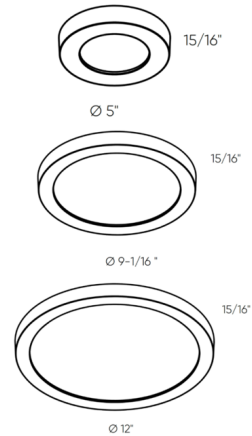

Shown in white / frosted