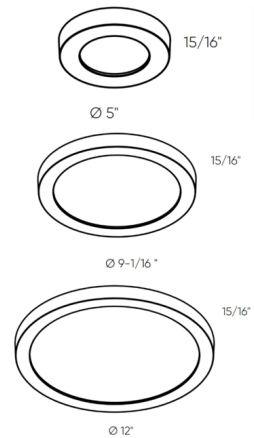

Shown in white / frosted