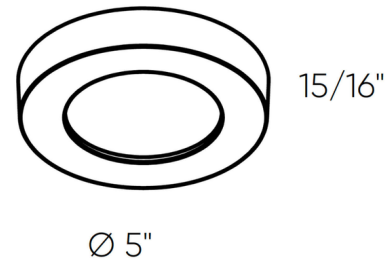

CLICK TO VIEW PRODUCT

Notes: