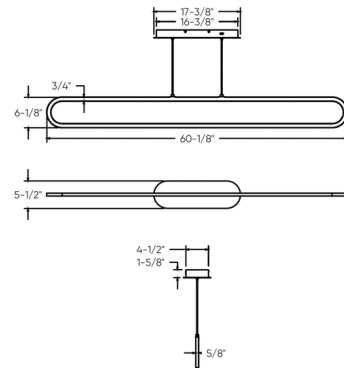

Shown in black / frosted