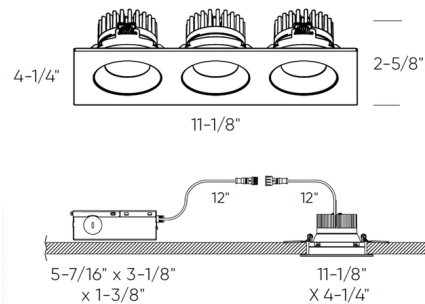

CLICK TO VIEW PRODUCT

Notes: