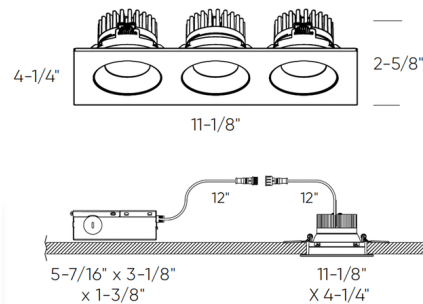

CLICK TO VIEW PRODUCT

Notes: