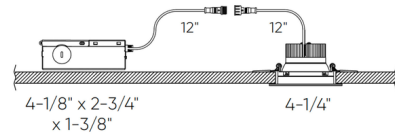

CLICK TO VIEW PRODUCT

Notes: