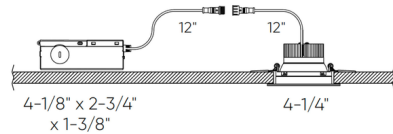

CLICK TO VIEW PRODUCT

Notes: