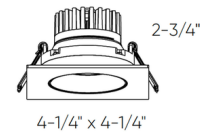

CLICK TO VIEW PRODUCT

Notes: