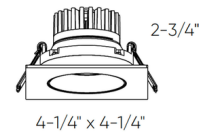

CLICK TO VIEW PRODUCT

Notes: