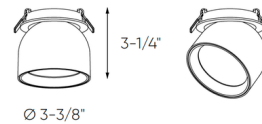

CLICK TO VIEW PRODUCT

Notes: