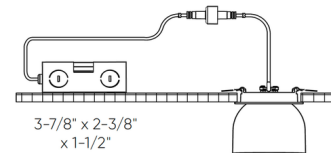

CLICK TO VIEW PRODUCT

Notes: