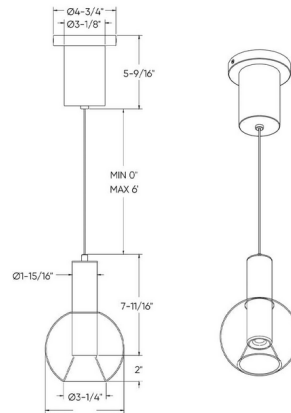

### Description

Add a touch of elegance to any room with the Iris pendant. Features a sleek glass dome and the innovative Gravity Glide feature for effortless height adjustment. Switch-selectable color temperature: 2700K, 3000K, 3500K, 4000K, 5000K (switch inside canopy).

### Specifications

COLOR	Clear
BODY FINISH	Black
WATTAGE	12W
DIMMER	Standard 120V
DIMENSIONS	.6"W x 7.69"H
INTEGRATED LED MODULE	1 x LED/12W/120V LED
COUNTRY OF ORIGIN	China

### Technical Information

PRODUCT DIMENSIONS	Height Adjustable Up To 72"
LAMP LIFE	50000 hours
COLOR RENDERING	.80 CRI
LAMP COLOR	.CCT Select
LUMENS/WATT	63.33
LUMINOUS FLUX	760 lumens

Shown in black / clear