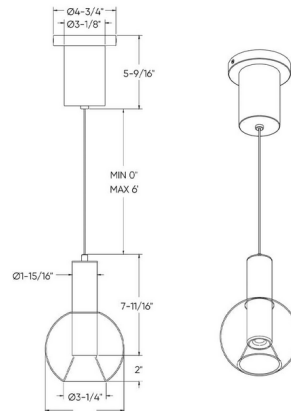

Shown in black / clear

CLICK TO VIEW PRODUCT

Notes: