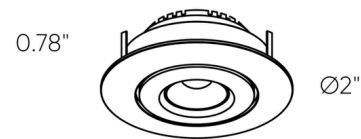

CLICK TO VIEW PRODUCT

Notes: