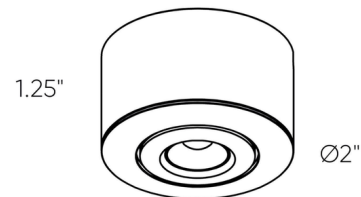

CLICK TO VIEW PRODUCT

Notes: