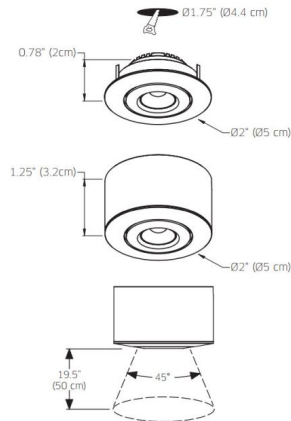

CLICK TO VIEW PRODUCT

Notes: