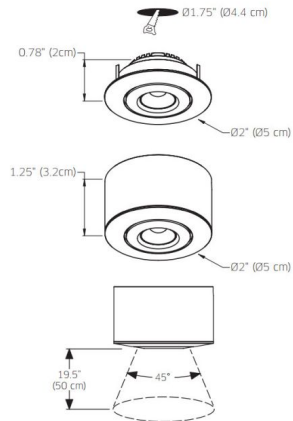

CLICK TO VIEW PRODUCT

Notes: