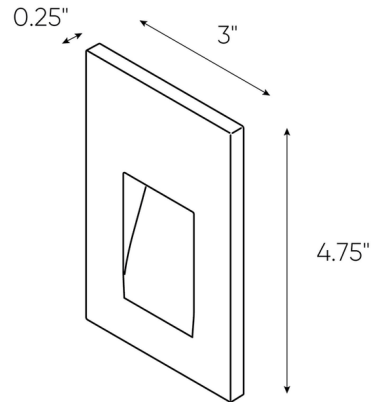

CLICK TO VIEW PRODUCT

Notes: