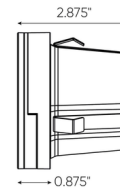

CLICK TO VIEW PRODUCT

Notes: