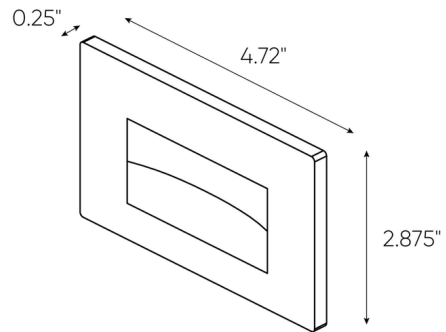

CLICK TO VIEW PRODUCT

Notes: